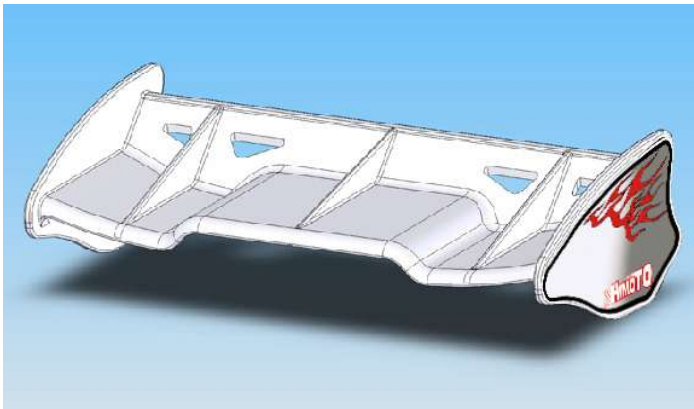

**Himoto Racing's 2<sup>nd</sup> Generation**  
**IFMAR/EFRA/ROAR Standard High Down Force**  
**Rear Wing For 1/8 Scale Off Road Buggy/Truggy**

MADE OF SPECIAL NYLON MATERIALS  
WITH HIGH DOWNFORCE AND GREAT  
STABILITY

- MODEL: Himoto 2<sup>nd</sup> Generation Rear Wing
- ITEM NO: #85881
- FOB PORT: YANTIAN /HONG KONG PORT
- QTY PER CARTON BOX: 40 PCS
- NET WEIGHT:8 Kg
- TOTAL WEIGHT:10 Kg
- CARTON SIZE: (L)48\* (W)22\* (H)43cm
- AVAILABLE DATE: Early Sept., 2007