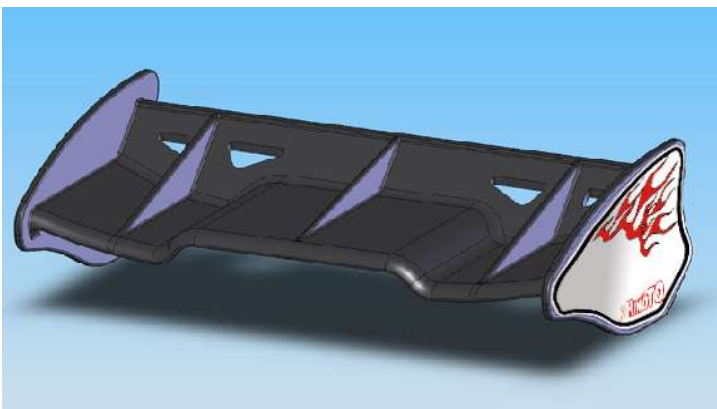

**Himoto Racing's 2<sup>nd</sup> Generation**  
**IFMAR/EFRA/ROAR Standard High Down Force**  
**Rear Wing For 1/8 Scale Off Road Buggy/Truggy**

MADE OF SPECIAL NYLON MATERIALS  
WITH HIGH DOWNFORCE AND GREAT  
STABILITY

- MODEL: Himoto 2<sup>nd</sup> Generation Rear Wing
- ITEM NO: #85881
- FOB PORT: YANTIAN /HONG KONG PORT
- QTY PER CARTON BOX: 40 PCS
- NET WEIGHT:8 Kg
- TOTAL WEIGHT:10 Kg
- CARTON SIZE: (L)48\* (W)22\* (H)43cm
- AVAILABLE DATE: Early Sept., 2007