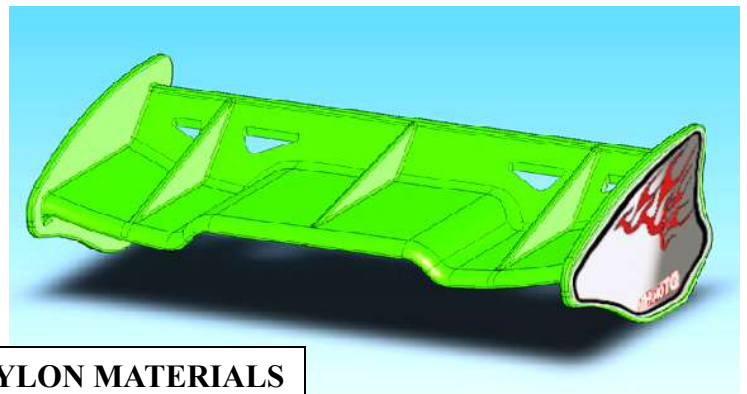

**Himoto Racing's 2<sup>nd</sup> Generation**  
**IFMAR/EFRA/ROAR Standard High Down Force**  
**Rear Wing For 1/8 Scale Off Road Buggy/Truggy**

MADE OF SPECIAL NYLON MATERIALS  
WITH HIGH DOWNFORCE AND GREAT  
STABILITY

- MODEL: Himoto 2<sup>nd</sup> Generation Rear Wing
- ITEM NO: #85881
- FOB PORT: YANTIAN /HONG KONG PORT
- QTY PER CARTON BOX: 40 PCS
- NET WEIGHT:8 Kg
- TOTAL WEIGHT:10 Kg
- CARTON SIZE: (L)48\* (W)22\* (H)43cm
- AVAILABLE DATE: Early Sept., 2007