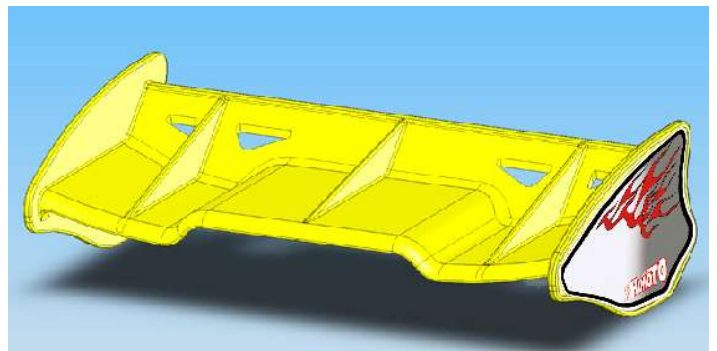

**Himoto Racing's 2<sup>nd</sup> Generation**  
**IFMAR/EFRA/ROAR Standard High Down Force**  
**Rear Wing For 1/8 Scale Off Road Buggy/Truggy**

MADE OF SPECIAL NYLON MATERIALS  
WITH HIGH DOWNFORCE AND GREAT  
STABILITY

- MODEL: Himoto 2<sup>nd</sup> Generation Rear Wing
- ITEM NO: #85881
- FOB PORT: YANTIAN /HONG KONG PORT
- QTY PER CARTON BOX: 40 PCS
- NET WEIGHT:8 Kg
- TOTAL WEIGHT:10 Kg
- CARTON SIZE: (L)48\* (W)22\* (H)43cm
- AVAILABLE DATE: Early Sept., 2007